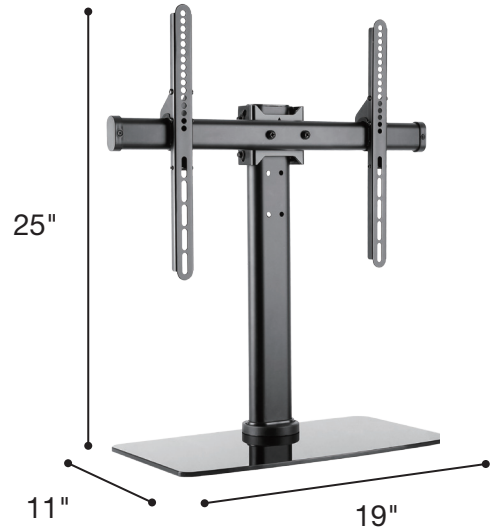

VESA 50x150 to 400x400 mm

STS44

- Universal swivel and tilt TV stand bracket
- 3-Level height adjustment by 3" increments
- Elegant glass base
- Security Locking Device
- Cable management

VESA 50x150 to 600x400 mm

STS64

- Universal swivel and tilt TV stand bracket
- 3-Level height adjustment by 3" increments
- Elegant glass base
- Security Locking Device
- Cable management