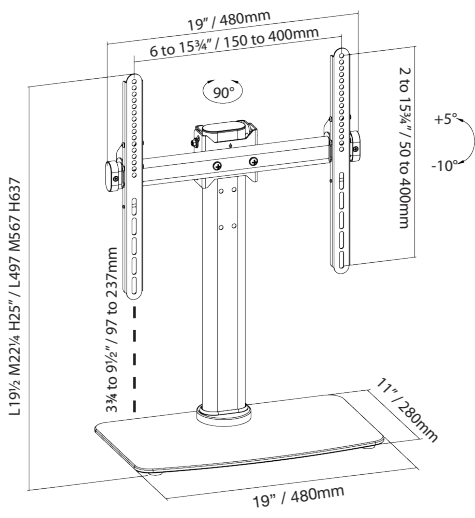

VESA 50x150 to 400x400 mm

STS44

- Universal swivel and tilt TV stand bracket
- 3-Level height adjustment by 3" increments
- Elegant glass base
- Security Locking Device
- Cable management

VESA 50x150 to 600x400 mm

STS64

- Universal swivel and tilt TV stand bracket
- 3-Level height adjustment by 3" increments
- Elegant glass base
- Security Locking Device
- Cable management