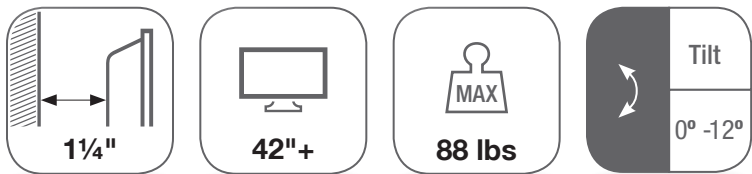

VESA 400x400 mm

SDT44

- Universal Angle Free Tilt, Wall Bracket
- 1 1/4" Low Profile Plate
- Easy Access for In-wall Wiring
- cUL approved
- Automatically Click-in Spring Lock with Easily-release Magnetic Cord

VESA 600x400 mm

SDT64

- Universal Angle Free Tilt, Wall Bracket
- 1 1/4" Low Profile Plate
- Easy Access for In-wall Wiring
- cUL approved
- Automatically Click-in Spring Lock with Easily-release Magnetic Cord

VESA 800x600 mm

SDT86

- Universal Angle Free Tilt, Wall Bracket
- 1 1/4" Low Profile Plate
- Easy Access for In-wall Wiring
- cUL approved
- Automatically Click-in Spring Lock with Easily-release Magnetic Cord