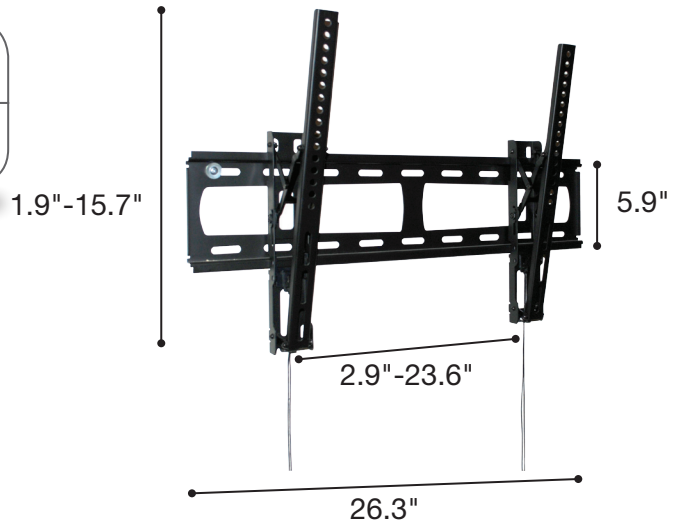

VESA 400x400 mm

SDT44

- Universal Angle Free Tilt, Wall Bracket
- 1 1/4" Low Profile Plate
- Easy Access for In-wall Wiring
- cUL approved
- Automatically Click-in Spring Lock with Easily-release Magnetic Cord

VESA 600x400 mm

SDT64

- Universal Angle Free Tilt, Wall Bracket
- 1 1/4" Low Profile Plate
- Easy Access for In-wall Wiring
- cUL approved
- Automatically Click-in Spring Lock with Easily-release Magnetic Cord

VESA 800x600 mm

SDT86

- Universal Angle Free Tilt, Wall Bracket
- 1 1/4" Low Profile Plate
- Easy Access for In-wall Wiring
- cUL approved
- Automatically Click-in Spring Lock with Easily-release Magnetic Cord