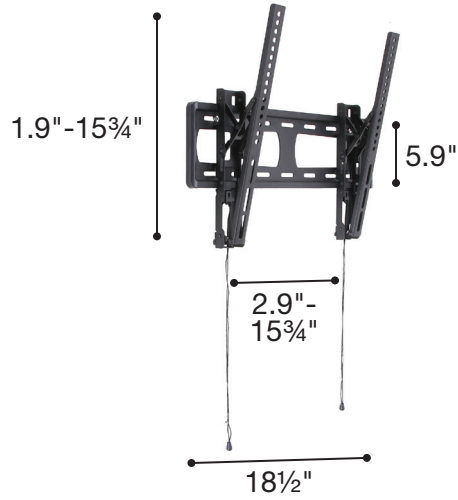

VESA 400x400 mm

SDT44

- Universal Angle Free Tilt, Wall Bracket
- 1 1/4" Low Profile Plate
- Easy Access for In-wall Wiring
- cUL approved
- Automatically Click-in Spring Lock with Easily-release Magnetic Cord

VESA 600x400 mm

SDT64

- Universal Angle Free Tilt, Wall Bracket
- 1 1/4" Low Profile Plate
- Easy Access for In-wall Wiring
- cUL approved
- Automatically Click-in Spring Lock with Easily-release Magnetic Cord

VESA 800x600 mm

SDT86

- Universal Angle Free Tilt, Wall Bracket
- 1 1/4" Low Profile Plate
- Easy Access for In-wall Wiring
- cUL approved
- Automatically Click-in Spring Lock with Easily-release Magnetic Cord