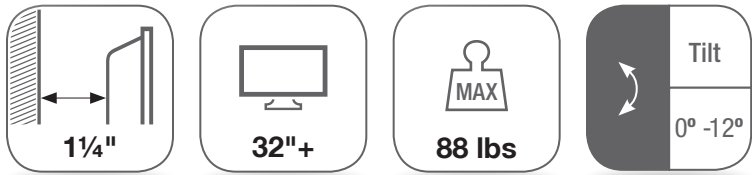

VESA 400x400 mm

SDT44

- Universal Angle Free Tilt, Wall Bracket
- 1 1/4" Low Profile Plate
- Easy Access for In-wall Wiring
- cUL approved
- Automatically Click-in Spring Lock with Easily-release Magnetic Cord

VESA 600x400 mm

SDT64

- Universal Angle Free Tilt, Wall Bracket
- 1 1/4" Low Profile Plate
- Easy Access for In-wall Wiring
- cUL approved
- Automatically Click-in Spring Lock with Easily-release Magnetic Cord

VESA 800x600 mm

SDT86

- Universal Angle Free Tilt, Wall Bracket
- 1 1/4" Low Profile Plate
- Easy Access for In-wall Wiring
- cUL approved
- Automatically Click-in Spring Lock with Easily-release Magnetic Cord