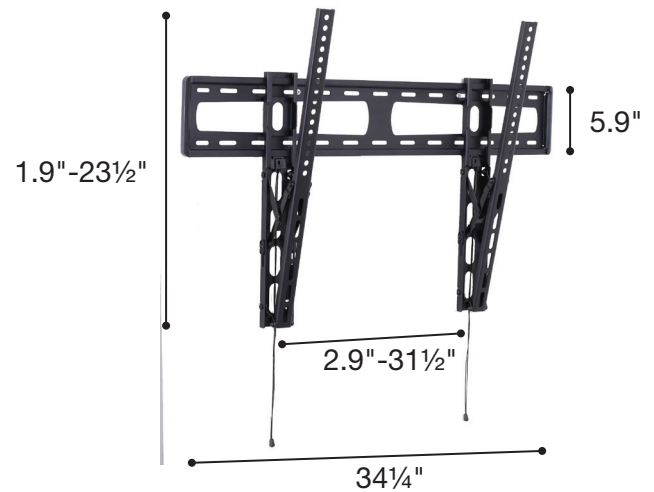

VESA 400x400 mm

SDT44

- Universal Angle Free Tilt, Wall Bracket
- 1 1/4" Low Profile Plate
- Easy Access for In-wall Wiring
- cUL approved
- Automatically Click-in Spring Lock with Easily-release Magnetic Cord

VESA 600x400 mm

SDT64

- Universal Angle Free Tilt, Wall Bracket
- 1 1/4" Low Profile Plate
- Easy Access for In-wall Wiring
- cUL approved
- Automatically Click-in Spring Lock with Easily-release Magnetic Cord

VESA 800x600 mm

SDT86

- Universal Angle Free Tilt, Wall Bracket
- 1 1/4" Low Profile Plate
- Easy Access for In-wall Wiring
- cUL approved
- Automatically Click-in Spring Lock with Easily-release Magnetic Cord