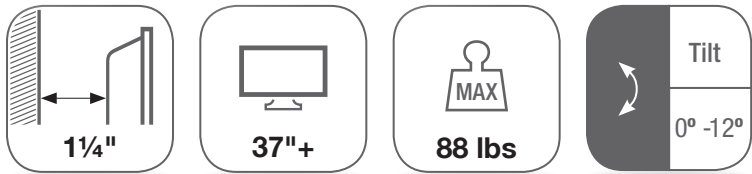

VESA 400x400 mm

SDT44

- Universal Angle Free Tilt, Wall Bracket
- 1 1/4" Low Profile Plate
- Easy Access for In-wall Wiring
- cUL approved
- Automatically Click-in Spring Lock with Easily-release Magnetic Cord

VESA 600x400 mm

SDT64

- Universal Angle Free Tilt, Wall Bracket
- 1 1/4" Low Profile Plate
- Easy Access for In-wall Wiring
- cUL approved
- Automatically Click-in Spring Lock with Easily-release Magnetic Cord

VESA 800x600 mm

SDT86

- Universal Angle Free Tilt, Wall Bracket
- 1 1/4" Low Profile Plate
- Easy Access for In-wall Wiring
- cUL approved
- Automatically Click-in Spring Lock with Easily-release Magnetic Cord