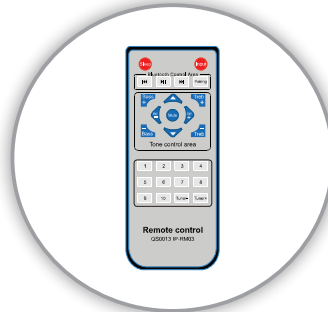

The **QSB2** is a Bluetooth 4.0v wireless stereo sound bar system that works with most Bluetooth devices to stream music.

QSB2

2 HDMI inputs and 1 HDMI output

Remote control included

QSB2-SUB

- Impressive bass response
- Line output for active subwoofer
- One digital optical, one AUX 3.5mm stereo analogue inputs
- On board, digital control panel with LED display

- 8" Side firing, front ported woofer with foam suspension
- 45W RMS amplifier
- Low level RCA input
- High level speaker wire input and output
- Ultra compact reinforced box
- ON and OFF power switch
- Volume control to optimize performance