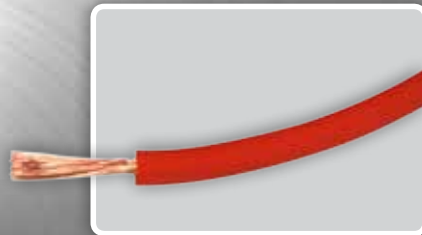

150'
45.7 m

MPC8-150R

150'
45.7 m