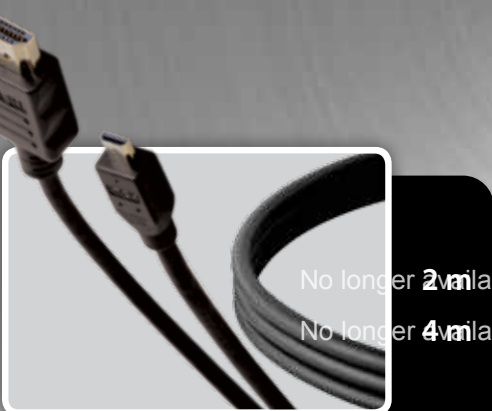

No longer available
No longer available
No longer available

HDMI TO HDMI WITH 3D ROTATING HEAD

MALE TO FEMALE ROTATING HDMI COUPLER

R3DA

- **3 dimension articulating and rotating connector**
- 24K Gold plated connectors
- Version 1.4 Full 3D HD at 1080p

RHH

- Retractable HDMI cable
- **Version 1.4 (1080p Full digital 3D HD)**
- 24K Gold plated connectors
- Audio return and Ethernet channels

No longer available

RETRACTABLE HDMI TO HDMI

HHM

- Version 1.4 (1080p Full digital 3D HD)
- **Micro HDMI to standard HDMI connectors**
- Suitable for cameras, phones, and tablets
- 24K Gold plated connectors
- Audio return and Ethernet channels

No longer available
No longer available

HDMI TO MICRO HDMI

RFR Series

Flat HDMI Cable, 360° Rotating Heads

No longer available

1 m

2 m

3 m