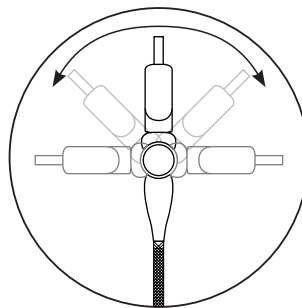

RHH

- Retractable HDMI cable
- **Version 1.4 (1080p Full digital 3D HD)**
- 24K Gold plated connectors
- Audio return and Ethernet channels

No longer available

RETRACTABLE HDMI TO HDMI

HHM

- Version 1.4 (1080p Full digital 3D HD)
- **Micro HDMI to standard HDMI connectors**
- Suitable for cameras, phones, and tablets
- 24K Gold plated connectors
- Audio return and Ethernet channels

No longer available
No longer available

HDMI TO MICRO HDMI

RFR Series

Flat HDMI Cable, 360° Rotating Heads

No longer available

1 m

2 m

3 m

4 m

5 m

HDMI MALE

Nylon Mesh Sheath

Rotating Head - 180°
Vertical Axis

Rotating Head - 180°
Horizontal Axis

distributed in Canada by daveco (514) 738-2112 info@davecohifi.com
distributed in the USA by OMAGE USA 1-877-212-3223 info@omageusa.com