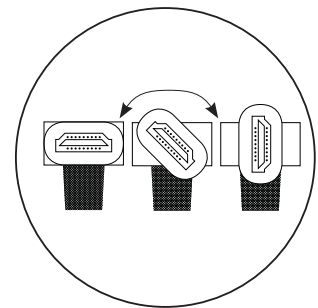

No longer available
No longer available

HDMI TO MICRO HDMI

RFR Series

Flat HDMI Cable, 360° Rotating Heads

No longer available

1 m

2 m

3 m

4 m

5 m

HDMI MALE

Nylon Mesh Sheath

Rotating Head - 180°
Vertical Axis

Rotating Head - 180°
Horizontal Axis

distributed in Canada by daveco (514) 738-2112 info@davecohifi.com
distributed in the USA by OMAGE USA 1-877-212-3223 info@omageusa.com