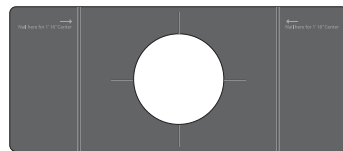

Paintable grills to compliment any decor

Rough-in kits included

Swivel tweeters direct the sound to any location in the room.

Woven kevlar cones produce a richer bass and a better listening experience.

IP6.5
(6½")

Woofer and tweeter level controls

IPRD8
(8")

IPRD6.5
(6½")

Model	Type	System	Woofer (inches)	Tweeter (inches)	Suggested Amplifier (watts)	Frequency Response	Impedance (Ohms)	Sensitivity (dB)	Weight ea (kg / lb)	Unit Dimensions (H x W x D) (cm / inches)	Cutout hole dimension (cm / inches)
IP6.5	Rectangular	2-way	6½	1	15 ~ 100	48 Hz ~ 22 kHz	4 or 8	88	4.6 / 10.1	35.5 x 25.5 x 8.5 / 14 x 10 x 3¼	19 x 28 / 7½ x 11
IPRD6.5	Round	2-way	6½	1	15 ~ 100	48 Hz ~ 22 kHz	4 or 8	88	1.7 / 3.9	23 x 23 x 10.5 / 9 x 9 x 4	20 / 8
IPRD8	Round	2-way	8	1	15 ~ 100	45 Hz ~ 22 kHz	4 or 8	89	2.4 / 5.3	27.5 x 27.5 x 12.5 / 10¾ x 10¾ x 5	24.6 / 9¾