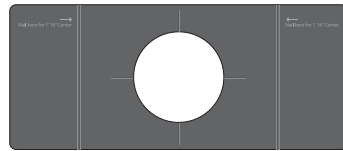

Paintable grills to compliment any decor

Rough-in kits included

Swivel tweeters direct the sound to any location in the room.

Woven kevlar cones produce a richer bass and a better listening experience.

IP6.5
(6½")

Woofer and tweeter level controls

IPRD8
(8")

IPRD6.5
(6½")

Model	Type	System	Woofer (inches)	Tweeter (inches)	Suggested Amplifier (watts)	Frequency Response	Impedance (Ohms)	Sensitivity (dB)	Weight ea (kg / lb)	Unit Dimensions (H x W x D) (cm / inches)	Cutout hole dimension (cm / inches)
IP6.5	Rectangular	2-way	6½	1	15 ~ 100	48 Hz ~ 22 kHz	4 or 8	88	4.6 / 10.1	35.5 x 25.5 x 8.5 / 14 x 10 x 3¼	19 x 28 / 7½ x 11
IPRD6.5	Round	2-way	6½	1	15 ~ 100	48 Hz ~ 22 kHz	4 or 8	88	1.7 / 3.9	23 x 23 x 10.5 / 9 x 9 x 4	20 / 8
IPRD8	Round	2-way	8	1	15 ~ 100	45 Hz ~ 22 kHz	4 or 8	89	2.4 / 5.3	27.5 x 27.5 x 12.5 / 10¾ x 10¾ x 5	24.6 / 9¾