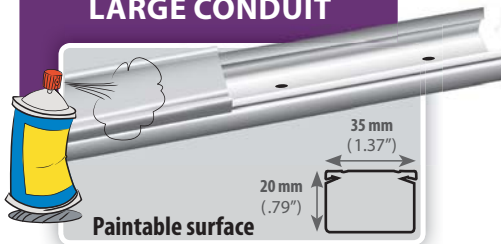

Omage bulk conduits are available 3 different sizes and in 2 meter length. **Maestro Conduit kit** blister packages include a full assortment of connectors needed to conceal any wires. Simple to install. All conduits may be adhered, with the preinstalled two way tape, or screwed to the wall.

SMALL CONDUIT

PT1520

- Paintable surface
- Peel and stick tape
- Pre-drilled screw holes
- Available in 2m length, 30 units per box

PT1535

- Paintable surface
- Peel and stick tape
- Pre-drilled screw holes
- Available in 2m length, 30 units per box

MEDIUM CONDUIT

LARGE CONDUIT

PT2035

- Paintable surface
- Peel and stick tape
- Pre-drilled screw holes
- Available in 2m length, 30 units per box

MCM2

- 2 x 30" conduit strips
- 2 x 9" conduit strips
- Paintable surface
- Peel and stick tape
- Pre-drilled screw holes