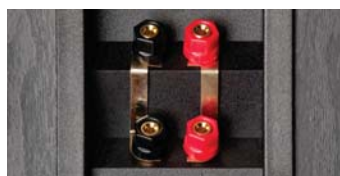

The **Sigma series** is designed to deliver superior sound in all applications. Soft dome tweeters bring focus to detail, while the internally braced cabinets ensure a tighter bass.

Black piano lacquered sides

5 Way gold binding posts

Wall hanging brackets on bookshelves and center channel

QS-T6

QS-S9

QS-C*

Model	System	Woofers (inches)	Tweeter (inches)	Suggested Amplifier (watts)	Frequency Response	Impedance (Ohms)	Sensitivity (dB)	Weight ea (kg / lb)	Dimensions (H x W x D) (cm / inches)
QS-T6	2-way	2 x 6½	1	15 ~ 150	45 Hz ~ 20 kHz	6	89	12.2 / 27	82.5 x 21 x 29 / 32¼ x 8¼ x 11½
QS-S9	2-way	6½	1	15 ~ 100	55 Hz ~ 20 kHz	6	89	3.5 / 7.70	31 x 22.5 x 23.5 / 12¼ x 9 x 9¼
QS-C	2-way	2 x 5¼	1	15 ~ 100	70 Hz ~ 20 kHz	6	87	3.8 / 8.5	16.5 x 51 x 15 / 6½ x 20 x 6