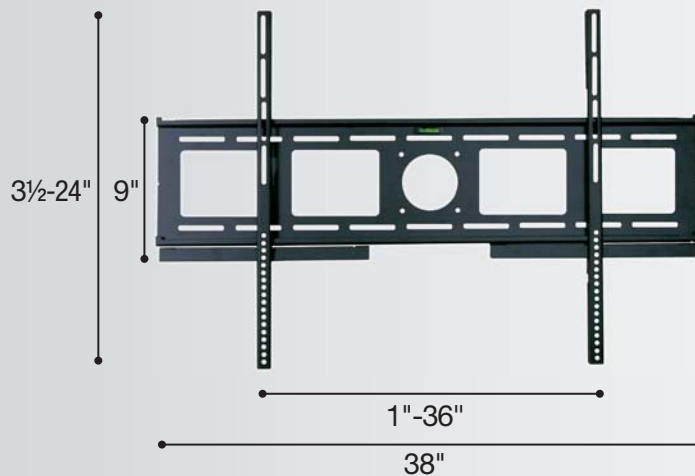

fixed

S0 - Open Back Fixed Arm TV Brackets

S043

VESA 50×50 to 400×300mm

- Optional
- Wall Extension SAVO See page 35
  - Wall Extension XW3-80-N See page 32
  - Ceiling Extension XC1-80-N See page 33

- Bubble Level Meter
  - Two Pad Locks Included
  - Two Slide Bar Security Fasteners
  - Wall and Ceiling Extensions Available
- 

S064

VESA 50×100 to 600×400mm

- Optional
- Wall Extension SAVO See page 35
  - Wall Extension XW3-80-N See page 32
  - Ceiling Extension XC1-80-N See page 33

- Bubble Level Meter
  - Two Pad Locks Included
  - Two Slide Bar Security Fasteners
  - Wall and Ceiling Extensions Available
- 

S0

VESA 50x100 to 700x500mm

S075

- Optional
- Wall Extension SAVO See page 35
  - Wall Extension XW3-80-N See page 32
  - Ceiling Extension XC1-80-N See page 33

- Bubble Level Meter
- Two Pad Locks Included
- Two Slide Bar Security Fasteners
- Wall and Ceiling Extensions Available

### S0 - Open Back Fixed Arm TV Bracket

fixed

VESA 50x100 to 900x600 mm

S096

- Optional
- Wall Extension SAVO See page 35
  - Wall Extension XW3-80-N See page 32
  - Ceiling Extension XC1-80-N See page 33