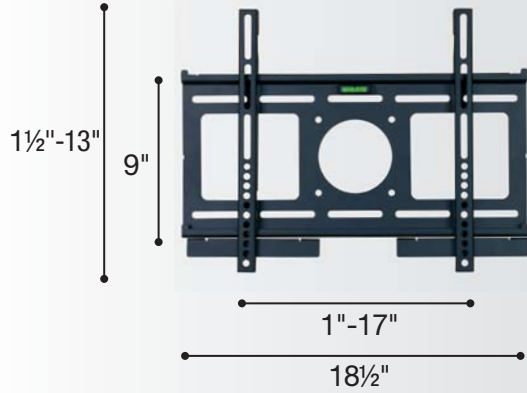

fixed

S0 - Open Back Fixed Arm TV Brackets

S043

VESA 50×50 to 400×300mm

- Optional
- Wall Extension SAVO See page 35
  - Wall Extension XW3-80-N See page 32
  - Ceiling Extension XC1-80-N See page 33

- Bubble Level Meter
  - Two Pad Locks Included
  - Two Slide Bar Security Fasteners
  - Wall and Ceiling Extensions Available
- 

S064

VESA 50×100 to 600×400mm

- Optional
- Wall Extension SAVO See page 35
  - Wall Extension XW3-80-N See page 32
  - Ceiling Extension XC1-80-N See page 33

- Bubble Level Meter
  - Two Pad Locks Included
  - Two Slide Bar Security Fasteners
  - Wall and Ceiling Extensions Available
- 

S0

VESA 50x100 to 700x500mm

S075

- Optional
- Wall Extension SAVO See page 35
  - Wall Extension XW3-80-N See page 32
  - Ceiling Extension XC1-80-N See page 33

- Bubble Level Meter
- Two Pad Locks Included
- Two Slide Bar Security Fasteners
- Wall and Ceiling Extensions Available

### S0 - Open Back Fixed Arm TV Bracket

fixed

VESA 50x100 to 900x600 mm

S096

- Optional
- Wall Extension SAVO See page 35
  - Wall Extension XW3-80-N See page 32
  - Ceiling Extension XC1-80-N See page 33