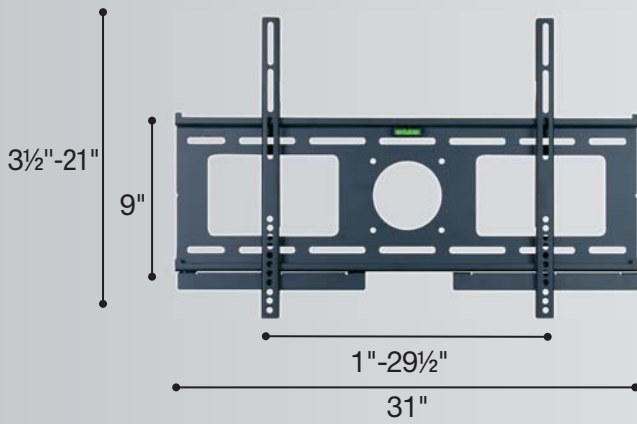

fixed

S0 - Open Back Fixed Arm TV Brackets

S043

VESA 50×50 to 400×300mm

- Optional
- Wall Extension SAVO See page 35
  - Wall Extension XW3-80-N See page 32
  - Ceiling Extension XC1-80-N See page 33

- Bubble Level Meter
  - Two Pad Locks Included
  - Two Slide Bar Security Fasteners
  - Wall and Ceiling Extensions Available
- 

S064

VESA 50×100 to 600×400mm

- Optional
- Wall Extension SAVO See page 35
  - Wall Extension XW3-80-N See page 32
  - Ceiling Extension XC1-80-N See page 33

- Bubble Level Meter
  - Two Pad Locks Included
  - Two Slide Bar Security Fasteners
  - Wall and Ceiling Extensions Available
- 

S0

VESA 50x100 to 700x500mm

S075

- Optional
- Wall Extension SAVO See page 35
  - Wall Extension XW3-80-N See page 32
  - Ceiling Extension XC1-80-N See page 33

- Bubble Level Meter
- Two Pad Locks Included
- Two Slide Bar Security Fasteners
- Wall and Ceiling Extensions Available

### S0 - Open Back Fixed Arm TV Bracket

fixed

VESA 50x100 to 900x600 mm

S096

- Optional
- Wall Extension SAVO See page 35
  - Wall Extension XW3-80-N See page 32
  - Ceiling Extension XC1-80-N See page 33