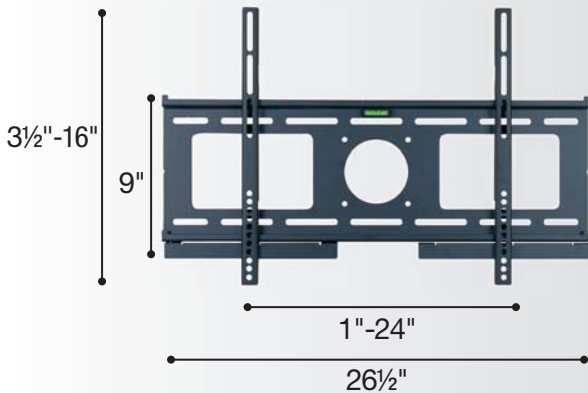

fixed

S0 - Open Back Fixed Arm TV Brackets

S043

VESA 50×50 to 400×300mm

- Optional
- Wall Extension SAVO See page 35
  - Wall Extension XW3-80-N See page 32
  - Ceiling Extension XC1-80-N See page 33

- Bubble Level Meter
  - Two Pad Locks Included
  - Two Slide Bar Security Fasteners
  - Wall and Ceiling Extensions Available
- 

S064

VESA 50×100 to 600×400mm

- Optional
- Wall Extension SAVO See page 35
  - Wall Extension XW3-80-N See page 32
  - Ceiling Extension XC1-80-N See page 33

- Bubble Level Meter
  - Two Pad Locks Included
  - Two Slide Bar Security Fasteners
  - Wall and Ceiling Extensions Available
- 

S0

VESA 50x100 to 700x500mm

S075

- Optional
- Wall Extension SAVO See page 35
  - Wall Extension XW3-80-N See page 32
  - Ceiling Extension XC1-80-N See page 33

- Bubble Level Meter
- Two Pad Locks Included
- Two Slide Bar Security Fasteners
- Wall and Ceiling Extensions Available

### S0 - Open Back Fixed Arm TV Bracket

fixed

VESA 50x100 to 900x600 mm

S096

- Optional
- Wall Extension SAVO See page 35
  - Wall Extension XW3-80-N See page 32
  - Ceiling Extension XC1-80-N See page 33