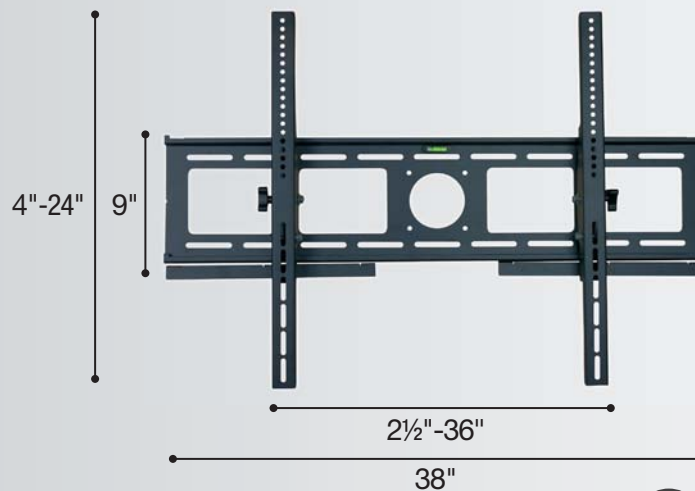

SOT43

VESA 50x100 to 400x300mm

Optional

- Bubble Level Two Slide Bar Security Fasteners
- Wall and Ceiling Extensions Available

SOT64

VESA 50x100 to 600x400mm

Optional

- Bubble Level Meter
- Two Pad Locks Included
- Two Slide Bar Security Fasteners
- Wall and Ceiling Extensions available

SOT - Open Back Tilt Arm TV Bracket

tilt

VESA 50x100 to 700x500mm

SOT75

Optional

- Bubble Level Meter
- Two Pad Locks Included
- Two Slide Bar Security Fasteners
- Wall and Ceiling Extensions Available

VESA 50x100 to 900x600mm

SOT96

Optional

- Bubble Level Meter
- Two Pad Locks Included
- Two Slide Bar Security Fasteners
- Wall and Ceiling Extensions Available

SOT