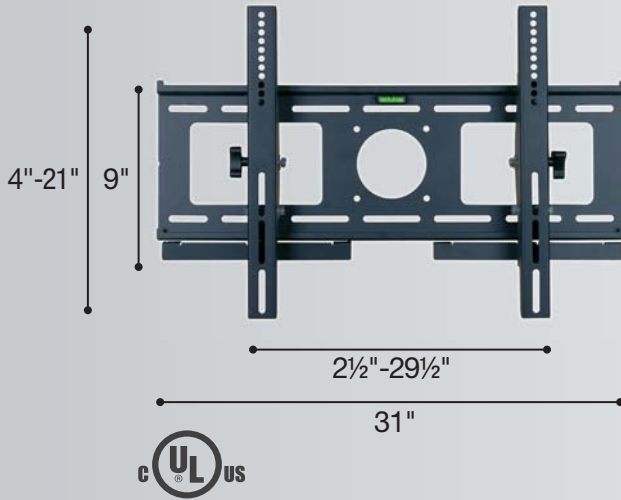

SOT43

VESA 50x100 to 400x300mm

Optional

- Bubble Level Two Slide Bar Security Fasteners
- Wall and Ceiling Extensions Available

SOT64

VESA 50x100 to 600x400mm

Optional

- Bubble Level Meter
- Two Pad Locks Included
- Two Slide Bar Security Fasteners
- Wall and Ceiling Extensions available

SOT - Open Back Tilt Arm TV Bracket

tilt

VESA 50x100 to 700x500mm

SOT75

Optional

- Bubble Level Meter
- Two Pad Locks Included
- Two Slide Bar Security Fasteners
- Wall and Ceiling Extensions Available

VESA 50x100 to 900x600mm

SOT96

Optional

- Bubble Level Meter
- Two Pad Locks Included
- Two Slide Bar Security Fasteners
- Wall and Ceiling Extensions Available

SOT