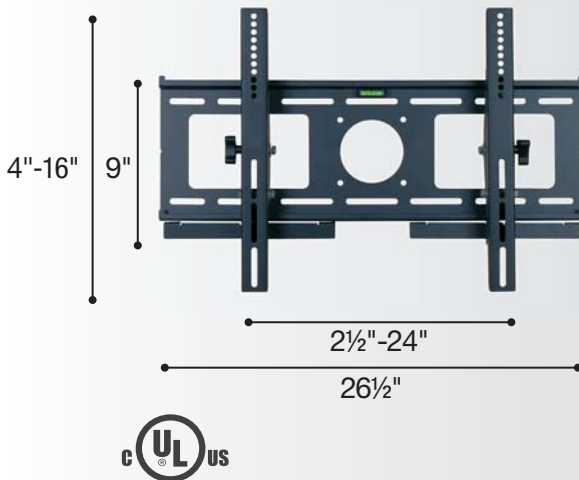

SOT43

VESA 50x100 to 400x300mm

Optional

- Bubble Level Two Slide Bar Security Fasteners
- Wall and Ceiling Extensions Available

SOT64

VESA 50x100 to 600x400mm

Optional

- Bubble Level Meter
- Two Pad Locks Included
- Two Slide Bar Security Fasteners
- Wall and Ceiling Extensions available

SOT - Open Back Tilt Arm TV Bracket

tilt

VESA 50x100 to 700x500mm

SOT75

Optional

- Bubble Level Meter
- Two Pad Locks Included
- Two Slide Bar Security Fasteners
- Wall and Ceiling Extensions Available

VESA 50x100 to 900x600mm

SOT96

Optional

- Bubble Level Meter
- Two Pad Locks Included
- Two Slide Bar Security Fasteners
- Wall and Ceiling Extensions Available

SOT