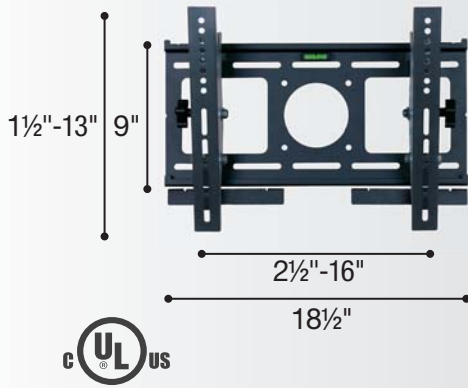

SOT43

VESA 50x100 to 400x300mm

Optional

- Bubble Level Two Slide Bar Security Fasteners
- Wall and Ceiling Extensions Available

SOT64

VESA 50x100 to 600x400mm

Optional

- Bubble Level Meter
- Two Pad Locks Included
- Two Slide Bar Security Fasteners
- Wall and Ceiling Extensions available

SOT - Open Back Tilt Arm TV Bracket

tilt

VESA 50x100 to 700x500mm

SOT75

Optional

- Bubble Level Meter
- Two Pad Locks Included
- Two Slide Bar Security Fasteners
- Wall and Ceiling Extensions Available

VESA 50x100 to 900x600mm

SOT96

Optional

- Bubble Level Meter
- Two Pad Locks Included
- Two Slide Bar Security Fasteners
- Wall and Ceiling Extensions Available

SOT