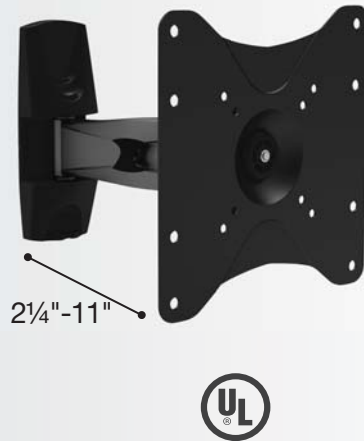

articulating

UL SW - Single Stud Articulating UL TV Brackets 55 lbs

VESA 75x75 to 200x200mm

SW1-22

Second Plate
Included for
Smaller Screens
VESA
75x75 to 100x100

- Single Pivot Bracket
- 360° Head Rotation
- Single Stud Mount
- Wire Management

VESA 75x75 to 200x200mm

SW2-22

Second Plate
Included for
Smaller Screens
VESA
75x75 to 100x100

- Dual Pivot Extension Arm
- 360° Head Rotation
- Single Stud Mount
- Wire Management

VESA 75x75 to 200x200mm

SW3-22

Second Plate
Included for
Smaller Screens
VESA
75x75 to 100x100

- Triple Pivot Extension Arm
- 360° Head Rotation
- Single Stud Mount
- Wire Management

MS